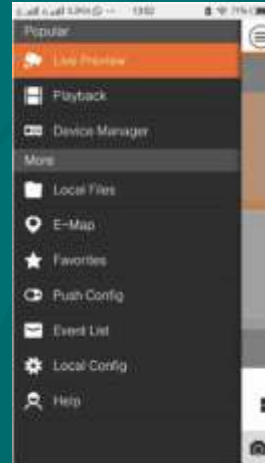

## For Smart Phones

Install the MDN viewer application on your device through  

Go to the menu bar

Go to device manager. Select + on top right corner

Enter the above credentials. Input username: guest password: 1234