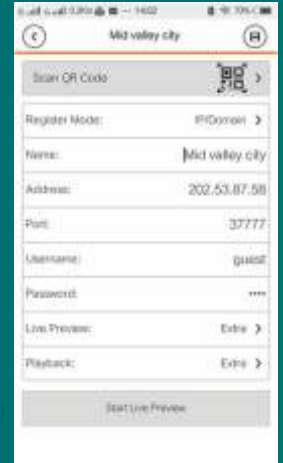

## For Smart Phones

Install the MDN viewer application on your device through  

Go to the menu bar

Go to device manager. Select + on top right corner

Enter the above credentials. Input username: guest password: 1234